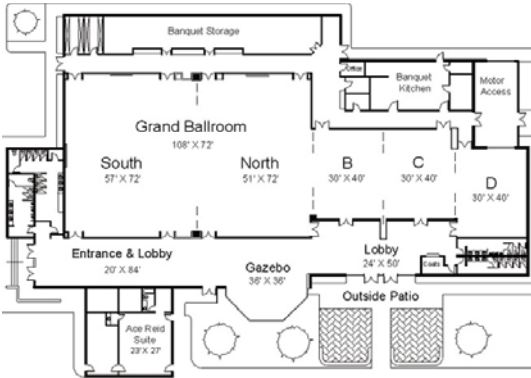

**Conference Center & Grand Ballroom**

**Board Room & Exec 1&2**

**Gazebo Grand Master**

Name	Theater	Banquet	Dance	Reception	Classroom	Conf.	U-Shape	Dimension	Sq. Feet	Mtg. Rm. Only Rental	Convention Rental
<b>Conference Center</b>											
Grand Ballroom	900	600	400	600-800	500	---	---	72x108	7,776	\$1600.00	\$800.00
Grand Ballroom S	400	270	140	320	220	---	---	72x57	4,104	\$900.00	\$500.00
Grand Ballroom N	400	230	120	280	180	---	---	72x51	3,672	\$900.00	\$500.00
Grand Ballroom Lobby	---	---	---	---	---	---	---	---	4,000	---	---
Conference B, C, D	300	---	200	300	---	100	---	---	---	\$900.00	\$500.00
Conference B & C	180	160	110	150	140	---	---	32x80	2,560	\$700.00	\$350.00
Conference B	125	90	---	90	70	44	34	32x40	1,280	\$450.00	\$250.00
Conference C	125	90	---	90	70	44	34	32x40	1,280	\$450.00	\$250.00
Conference D	125	90	---	90	70	44	34	32x40	1,280	\$400.00	\$200.00
<b>Banquet Rooms</b>											
Gazebo Grand Master*	---	300	250	300	---	---	---	---	4,480	\$1200.00	\$600.00
<b>Bluebonnet</b>	<b>200</b>	<b>180</b>	<b>180</b>	<b>180</b>	<b>140</b>	<b>---</b>	<b>---</b>	<b>38x60</b>	<b>2,280</b>	<b>\$600.00</b>	<b>\$300.00</b>
Bluebonnet One	100	80	---	100	70	44	34	38x30	1,140	\$400.00	\$200.00
Bluebonnet Two	100	80	---	100	70	44	34	38x30	1,140	\$300.00	\$150.00
Gazebo	---	---	---	---	---	---	---	25x40	1,000	\$500.00	\$300.00
<b>Angora</b>	<b>100</b>	<b>60</b>	<b>---</b>	<b>100</b>	<b>50</b>	<b>40</b>	<b>30</b>	<b>48x23</b>	<b>1,104</b>	<b>\$300.00</b>	<b>\$150.00</b>
Angora N.	40	36	---	---	30	20	15	30x23	690	\$150.00	\$100.00
Angora S.	30	24	---	---	15	15	10	23x18	414	\$150.00	\$100.00
<b>Hospitality Rooms</b>											
Casa 340	35	32	---	---	15	20	15	23x25	575	\$250.00	\$150.00
Ace Reid 196	35	32	---	---	20	20	30	21x24	504	\$200.00	\$100.00
Board Room	---	---	---	---	---	14	---	15x23	345	\$150.00	\$100.00
Executive One	40	32	---	---	35	25	20	28x23	644	\$250.00	\$150.00
Executive Two	40	32	---	---	30	20	15	23x23	529	\$200.00	\$100.00
<b>Alpine Lodge</b>											
Garden Room	---	50	---	---	---	---	---	21x32	---	\$75.00	\$75.00